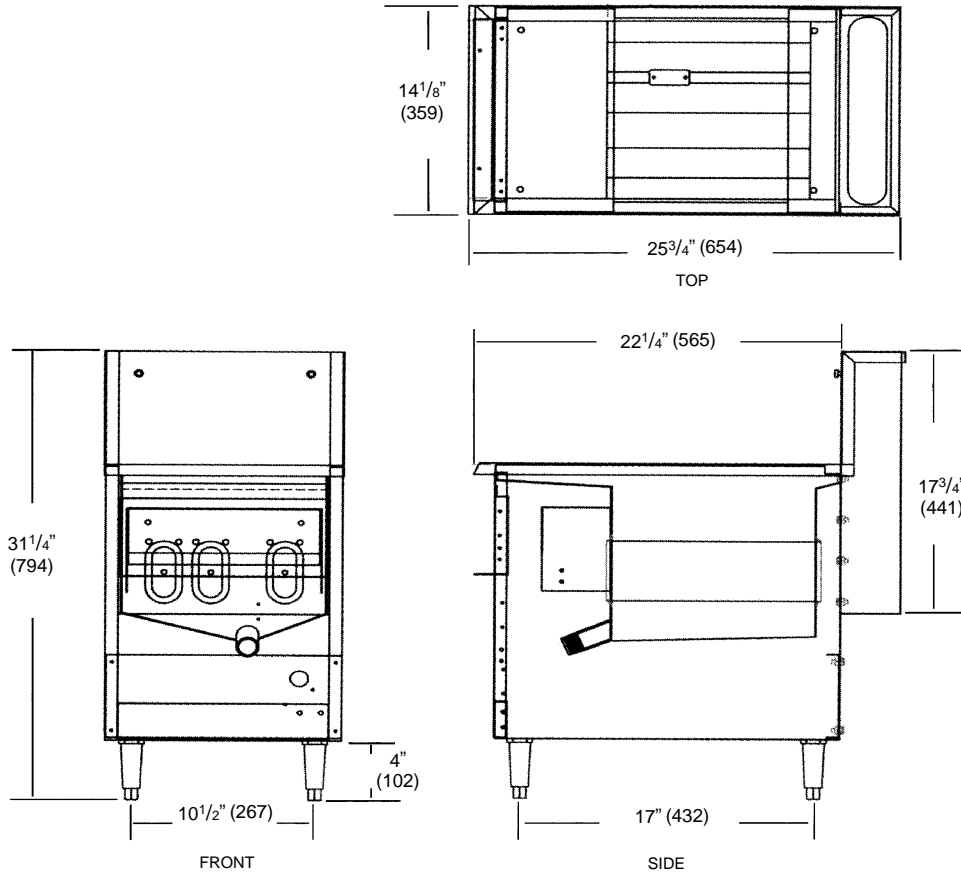

Countertop Gas Fryer

Models TCGF1200, TCGF1200P

Model Number	TCGF1200	TCGF1200P
Gas Type	Natural	LP
BTU'S	50,000	50,000
Capacity	(1) 25 lb tank	(1) 25 lb tank
Weight	117 lbs.	117 lbs.
Dimensions	14-1/8" W x 31-1/4" H x 25-3/4" L	14-1/8" W x 31-1/4" H x 25-3/4" L